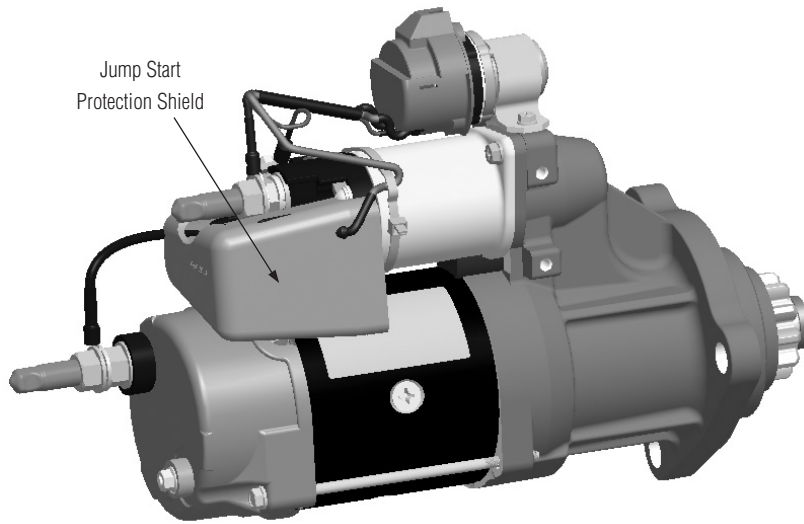

9 39MT Starters with Jump Start Protection

If the original starter has a Jump Start Protection shield installed over the starter solenoid terminals, it is recommended that the shield is transferred to the replacement model. Or, purchase shield part number 10511411 from your genuine Delco Remy distributor or dealer.

10 Replacement Model does not have OCP

The replacement starter DOES NOT have OCP (over crank protection) - the original starter model does have this feature.

11 IMS Switch Position

The IMS switch on this replacement starter motor may need to be repositioned. To provide flexibility to our customers, this replacement Starter Motor comes equipped with 6 sets of mounting holes that are designed to allow for maximum flexibility when positioning the IMS Switch.

12 Solenoid Position Slightly Different

The position of the solenoid on this replacement starter motor is different than the position of the solenoid on the OE Model. This replacement starter motor comes equipped with a rotatable flange design and the solenoid will need to be repositioned (by removing the 6 bolts on the front of the flange) and rotating the flange so that the solenoid is in the same position as the OE Model.