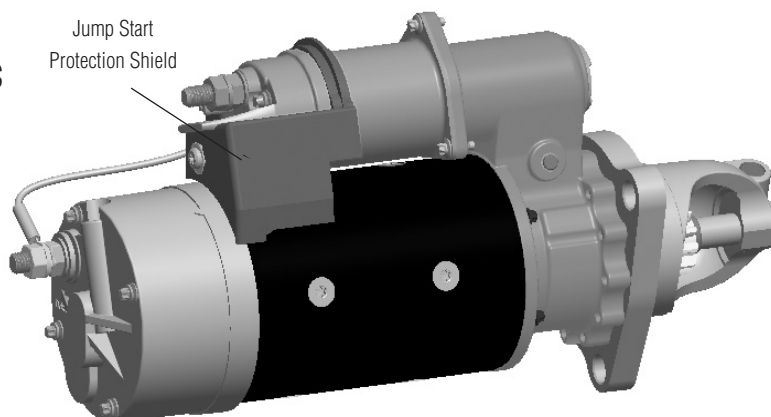

5 Starter Commutator End Rotated 180 Degrees

The original starter model's commutator end (CE) may be rotated 180 degrees different than the replacement starter. **IMPORTANT:** make sure terminal connections are made properly and OEM wiring harnesses length is appropriate.

6 Original Starter Ground Terminal in the Frame - Replacement Starter Terminal in the Back End

The original starter model has the ground terminal located in the starter frame. The replacement model ground terminal is located in the back of the starter. It is important to identify this difference. Make sure the starter ground cable is properly grounded on the replacement starter.

7 37MT/41MT/42MT Starters with Jump Start Protection

If the original starter has a Jump Start Protection shield installed over the starter solenoid terminals, it is recommended that the shield is transferred to the replacement model. Or, purchase shield part # 10456430 from your genuine Delco Remy distributor or dealer.