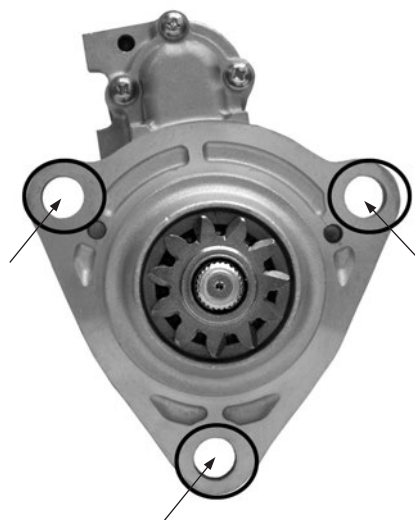

8 Starter Mounting Hole Differences

The replacement starter model may have slightly larger diameter mounting holes than the original starter model. It is recommended that a hardened washer (5 grade or better) is used with each mounting hole for the replacement starter model.