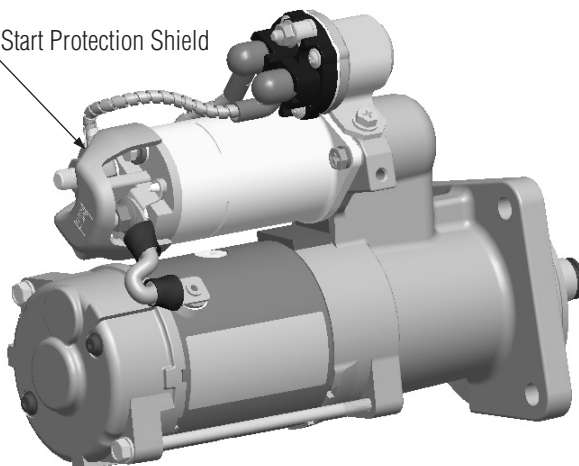

3 No Pulley

Replacement alternator does not have a pulley.

Jump Start Protection Shield

4 28MT Starters with Jump Start Protection

If the original starter has a Jump Start Protection shield installed over the starter solenoid terminals, it is recommended that the shield is transferred to the replacement model. Or, purchase shield part # 10473386 from your genuine Delco Remy distributor or dealer.