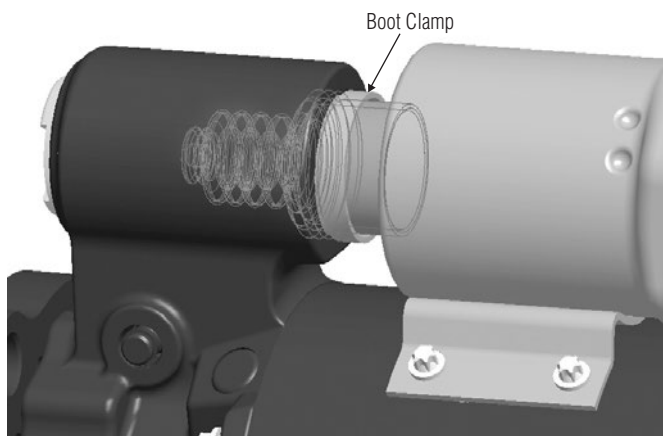

13 Has OCP Replacement part number has OCP (over crank protection)

14 Starter Boot Clamp

The original starter has a boot clamp installed on the solenoid for improved sealing determined necessary by the OEM. Please consider the application and operating environment if the replacement option does not provide this boot clamp sealing feature.