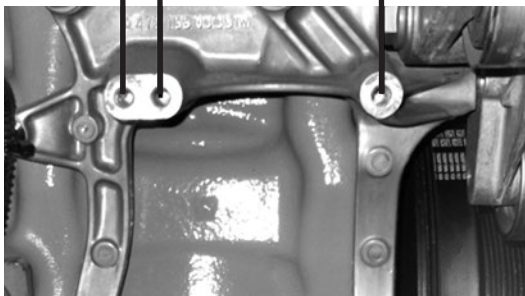

## 2 Pad Mount and Engine Mounting Brackets

Use the pre-existing engine mounting bracket holes to easily upgrade from a competitive model. The same can be done when going from a Delco Remy alternator with shorter pad mount style to the premium brushless longer pad mount style.