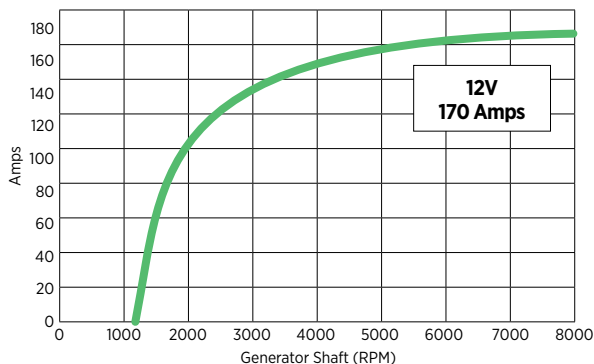

36SI 12V POWER CURVE