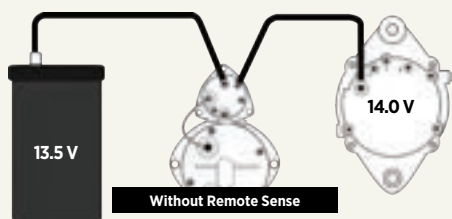

Remote Sense utilizes a second wire that reads the actual voltage at the battery. This signals the alternator to boost its output to compensate for the voltage drop, ensuring 14 Volts at the battery. The proper voltage forces more current into the battery bringing it to a full state of charge between vehicle stops.

SPECIFICATIONS

Performance Output	12 Volts 170 Amps (100 Amps at Idle) 24 Volts 105 Amps
Maximum Speed	10,000 RPM Continuous 12,000 RPM Intermittent
Rotation	Clockwise or Counterclockwise
Temperature Rating	125°C/257°F
Mounting	J180 Short Hinge Mount Quad Mount Pad Mount
Efficiency	68%
Weight	25.4 lbs/11.5 kg

Weight	12.3 kg	10.2 kg
Length	263 mm	216 mm
Diameter	171 mm	156 mm
Brushless	Yes	Yes
Remote Sense	Yes	No
Output @ 2000 rpm	100 Amp	85 Amp
Output @ 6000 rpm	170 Amp	137 Amp
Peak Efficiency	68%	59%
J180 Hinge Mount	Yes	Yes
Quad Mount	Yes	No
Pad Mount	Yes	Yes