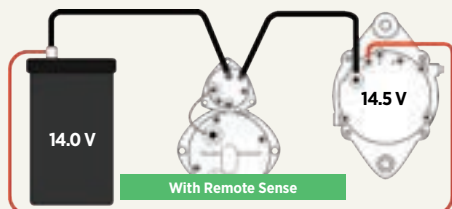

Remote Sense utilizes a second wire that reads the actual voltage at the battery. This signals the alternator to boost its output to compensate for the voltage drop, ensuring 14 Volts at the battery. The proper voltage forces more current into the battery bringing it to a full state of charge between vehicle stops.

SPECIFICATIONS

Performance Output	12 Volts 170 Amps (100 Amps at Idle) 24 Volts 105 Amps
Maximum Speed	10,000 RPM Continuous 12,000 RPM Intermittent
Rotation	Clockwise or Counterclockwise
Temperature Rating	125°C/257°F
Mounting	J180 Short Hinge Mount Quad Mount Pad Mount
Efficiency	68%
Weight	25.4 lbs/11.5 kg

Weight	12.3 kg	10.2 kg
Length	263 mm	216 mm
Diameter	171 mm	156 mm
Brushless	Yes	Yes
Remote Sense	Yes	No
Output @ 2000 rpm	100 Amp	85 Amp
Output @ 6000 rpm	170 Amp	137 Amp
Peak Efficiency	68%	59%
J180 Hinge Mount	Yes	Yes
Quad Mount	Yes	No
Pad Mount	Yes	Yes