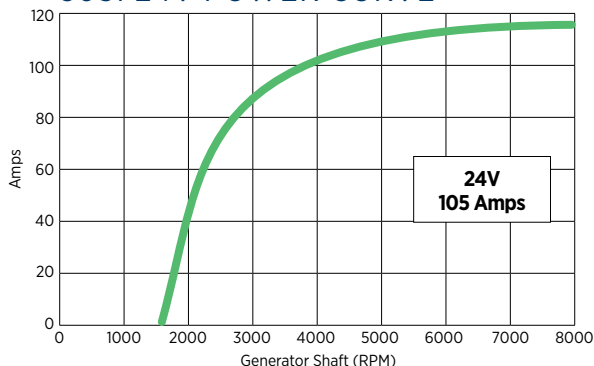

36SI 24V POWER CURVE

delcoremy.com

13975 BorgWarner Drive
Noblesville, IN 46060 USA
For Customer Service or Technical
Assistance call 1-800-372-3555

GENUINE PRODUCTS

Delco Remy is a registered trademark of General Motors Corporation
licensed to BorgWarner PDS (Anderson) L.L.C. | C11127 | 6-19

AVAILABLE THROUGH:

KIRKS TRANSIT
FLEET
EQUIPMENT

YOUR PARTNER FOR PARTS SINCE 1946

800.321.5989 | KIRKS.com