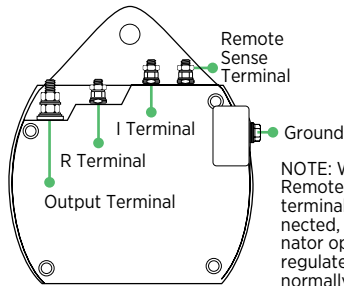

AVAILABLE THROUGH:

KIRKS TRANSIT
 FLEET
 EQUIPMENT

YOUR PARTNER FOR PARTS SINCE 1946

800.321.5989 | KIRKS.com

36SI™ Heavy Duty Alternator

Brushless design
for longer life and
reliable performance

NOTE: When the Remote Sense terminal is not connected, the alternator operates and regulates voltage normally.

Weight	12.3 kg	10.2 kg
Length	263 mm	216 mm
Diameter	171 mm	156 mm
Brushless	Yes	Yes
Remote Sense	Yes	No
Output @ 2000 rpm	100 Amp	85 Amp
Output @ 6000 rpm	170 Amp	137 Amp
Peak Efficiency	68%	59%
J180 Hinge Mount	Yes	Yes
Quad Mount	Yes	No
Pad Mount	Yes	Yes