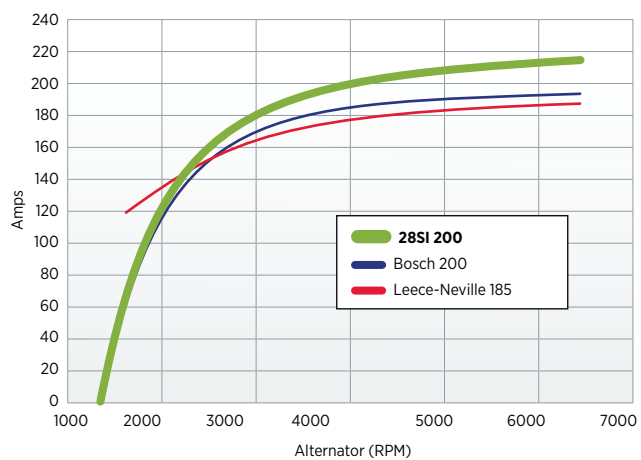

COMPETITIVE CROSS REFERENCE

Specs	Delco Remy 28SI 200 Amp	Leece-Neville 4800-4900 Series 185 Amp	Bosch AL9963SB 200 Amp
Weight	18.7lbs/8.5kg	33lbs/15kg	18.3lbs/8.3kg
Length	216 mm	275 mm	207 mm
Overall Diameter	154 mm	168 mm	156 mm
Stator Diameter	144 mm	168 mm	145 mm
Fan Type	Dual Internal	Single External	Dual Internal
Remote Sense	Yes	No	No
Output @ 2000 rpm	140 amps	140 amps	115 amps
Output @ 6000 rpm	212 amps	188 amps	200 amps
Peak Efficiency	68%	60%	68%
DE Bearing Size	62 mm	62 mm	52 mm
Temp. Rating °C	125	110	125*

* Bosch model regulator will shut down completely before 125° resulting in no alternator output at this temperature

COMPETITIVE COMPARISON

delcoremy.com

13975 BorgWarner Drive
Noblesville, IN 46060 USA
For Customer Service or Technical Assistance call 1-800-372-3555

Delco Remy is a registered trademark of General Motors Corporation licensed to BorgWarner PDS (Anderson) L.L.C. | C11127 | 6-19

AVAILABLE THROUGH:

KIRKS TRANSIT FLEET EQUIPMENT

YOUR PARTNER FOR PARTS SINCE 1946

800.321.5989 | **KIRKS.com**

GENUINE PRODUCTS