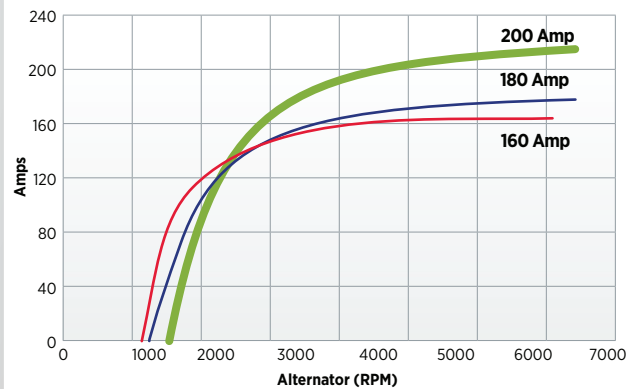

28SI 12V POWER CURVE

delcoremy.com

®

13975 BorgWarner Drive
Noblesville, IN 46060 USA
For Customer Service or Technical Assistance call 1-800-372-3555

Delco Remy is a registered trademark of General Motors Corporation licensed to BorgWarner PDS (Anderson) L.L.C. | C11127 | 6-19

GENUINE PRODUCTS

AVAILABLE THROUGH:

KIRKS TRANSIT FLEET EQUIPMENT

YOUR PARTNER FOR PARTS SINCE 1946

800.321.5989 | **KIRKS.com**