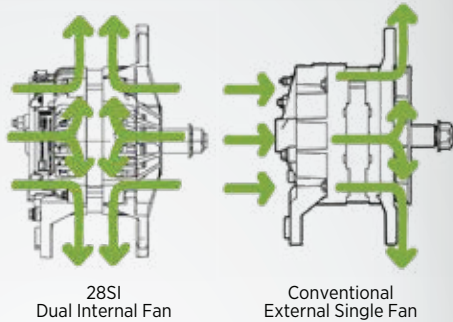

28SI™ Heavy Duty Alternator

FEATURES & BENEFITS

- **Dual internal fan (DIF)** design provides maximum cooling technology
- **OE approved**, assuring OE quality, reliability and performance for aftermarket replacements
- **Superior output** producing up to 200 Amps at road speed and 140 Amps at idle

- **Equipped with Remote Sense** which utilizes a second wire that reads the actual voltage at the battery. This signals the alternator to boost its output to compensate for the voltage drop, ensuring 14 Volts at the battery. The proper voltage forces more current into the battery bringing it to a full state of charge between vehicle stops. Reduces battery charge time by 50%.