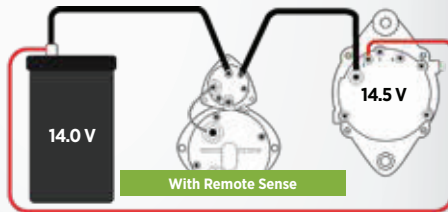

28SI™ Heavy Duty Alternator

FEATURES & BENEFITS

- **Dual internal fan (DIF)** design provides maximum cooling technology
- **OE approved**, assuring OE quality, reliability and performance for aftermarket replacements
- **Superior output** producing up to 200 Amps at road speed and 140 Amps at idle

- **Equipped with Remote Sense** which utilizes a second wire that reads the actual voltage at the battery. This signals the alternator to boost its output to compensate for the voltage drop, ensuring 14 Volts at the battery. The proper voltage forces more current into the battery bringing it to a full state of charge between vehicle stops. Reduces battery charge time by 50%.

COMPETITIVE CROSS REFERENCE

Specs	Delco Remy 28SI 200 Amp	Leece-Neville 4800-4900 Series 185 Amp	Bosch AL9963SB 200 Amp
Weight	18.7lbs/8.5kg	33lbs/15kg	18.3lbs/8.3kg
Length	216 mm	275 mm	207 mm
Overall Diameter	154 mm	168 mm	156 mm
Stator Diameter	144 mm	168 mm	145 mm
Fan Type	Dual Internal	Single External	Dual Internal
Remote Sense	Yes	No	No
Output @ 2000 rpm	140 amps	140 amps	115 amps
Output @ 6000 rpm	212 amps	188 amps	200 amps
Peak Efficiency	68%	60%	68%
DE Bearing Size	62 mm	62 mm	52 mm
Temp. Rating °C	125	110	125*